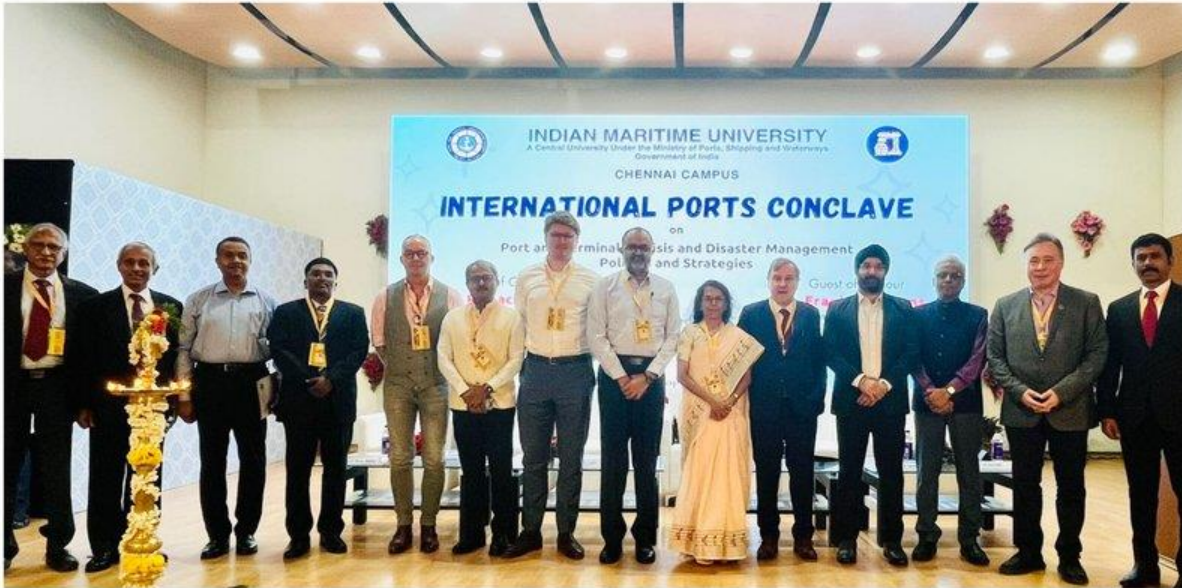

The stage was reset for a full Port Endeavor gameplay with the audience logging in as team supporters

Bottom photo, left to right : Achille Sobry (POABI), Frank Geerkens (HE Consul General) Dr. Malini Shankar (IMU Vice Chancellor) Victor Shieh (IAPH) , Koen Cornilly (POABI) and Ennarasu Karunesan (IAPH representative for India)

The students, professors and administrative team members of the Indian Maritime University, Chennai campus

Honorable Secretary T K Ramachandran of the Ministry of Ports, Shipping and Waterways opens the conclave